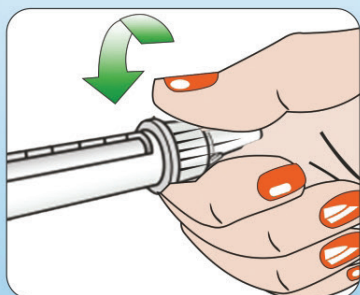

# DISPO VAN PEN NEEDLE

*Precision  
Engineered,  
Affordable*

## How to use **DISPO VAN** Pen Needles?

**Step 1:**  
Take a new needle. Peel off the paper tab

**Step 2:**  
Push the needle straight onto the pen.  
Rotate until it is on tight.

**Step 3:**  
Pull off the outer needle cap and keep it for  
later. You will need it after the injection to  
safely remove the needle from the pen.

**Step 4:**  
Pull off the inner needle cap and throw it  
away. If you try to put it back on, you may  
accidentally stick yourself with the needle. A  
drop of the medicine may appear at the  
needle tip. This is normal, but you must still