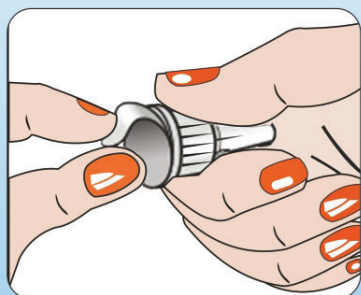

# DISPO VAN PEN NEEDLE

*Precision  
Engineered,  
Affordable*

## How to use **DISPO VAN** Pen Needles?

**Step 1:**  
Take a new needle. Peel off the paper tab

**Step 2:**  
Push the needle straight onto the pen.  
Rotate until it is on tight.

**Step 3:**  
Pull off the outer needle cap and keep it for  
later. You will need it after the injection to  
safely remove the needle from the pen.

**Step 4:**  
Pull off the inner needle cap and throw it  
away. If you try to put it back on, you may  
accidentally stick yourself with the needle. A  
drop of the medicine may appear at the  
needle tip. This is normal, but you must still