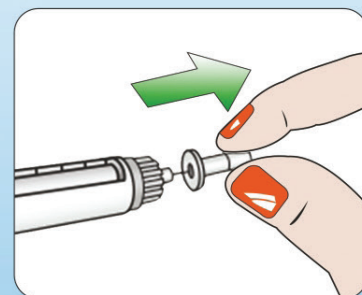

## How to use **DISPO VAN** Pen Needles?

**Step 1:**  
Take a new needle. Peel off the paper tab

**Step 2:**  
Push the needle straight onto the pen.  
Rotate until it is on tight.

**Step 3:**  
Pull off the outer needle cap and keep it for  
later. You will need it after the injection to  
safely remove the needle from the pen.

**Step 4:**  
Pull off the inner needle cap and throw it  
away. If you try to put it back on, you may  
accidentally stick yourself with the needle. A  
drop of the medicine may appear at the  
needle tip. This is normal, but you must still