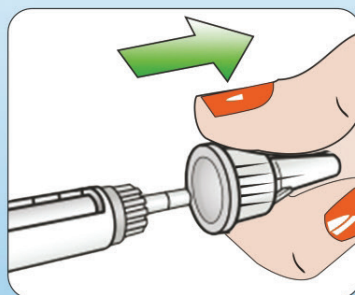

# DISPO VAN PEN NEEDLE

*Precision  
Engineered,  
Affordable*

## How to use **DISPO VAN** Pen Needles?

**Step 1:**  
Take a new needle. Peel off the paper tab

**Step 2:**  
Push the needle straight onto the pen.  
Rotate until it is on tight.

**Step 3:**  
Pull off the outer needle cap and keep it for  
later. You will need it after the injection to  
safely remove the needle from the pen.

**Step 4:**  
Pull off the inner needle cap and throw it  
away. If you try to put it back on, you may  
accidentally stick yourself with the needle. A  
drop of the medicine may appear at the  
needle tip. This is normal, but you must still